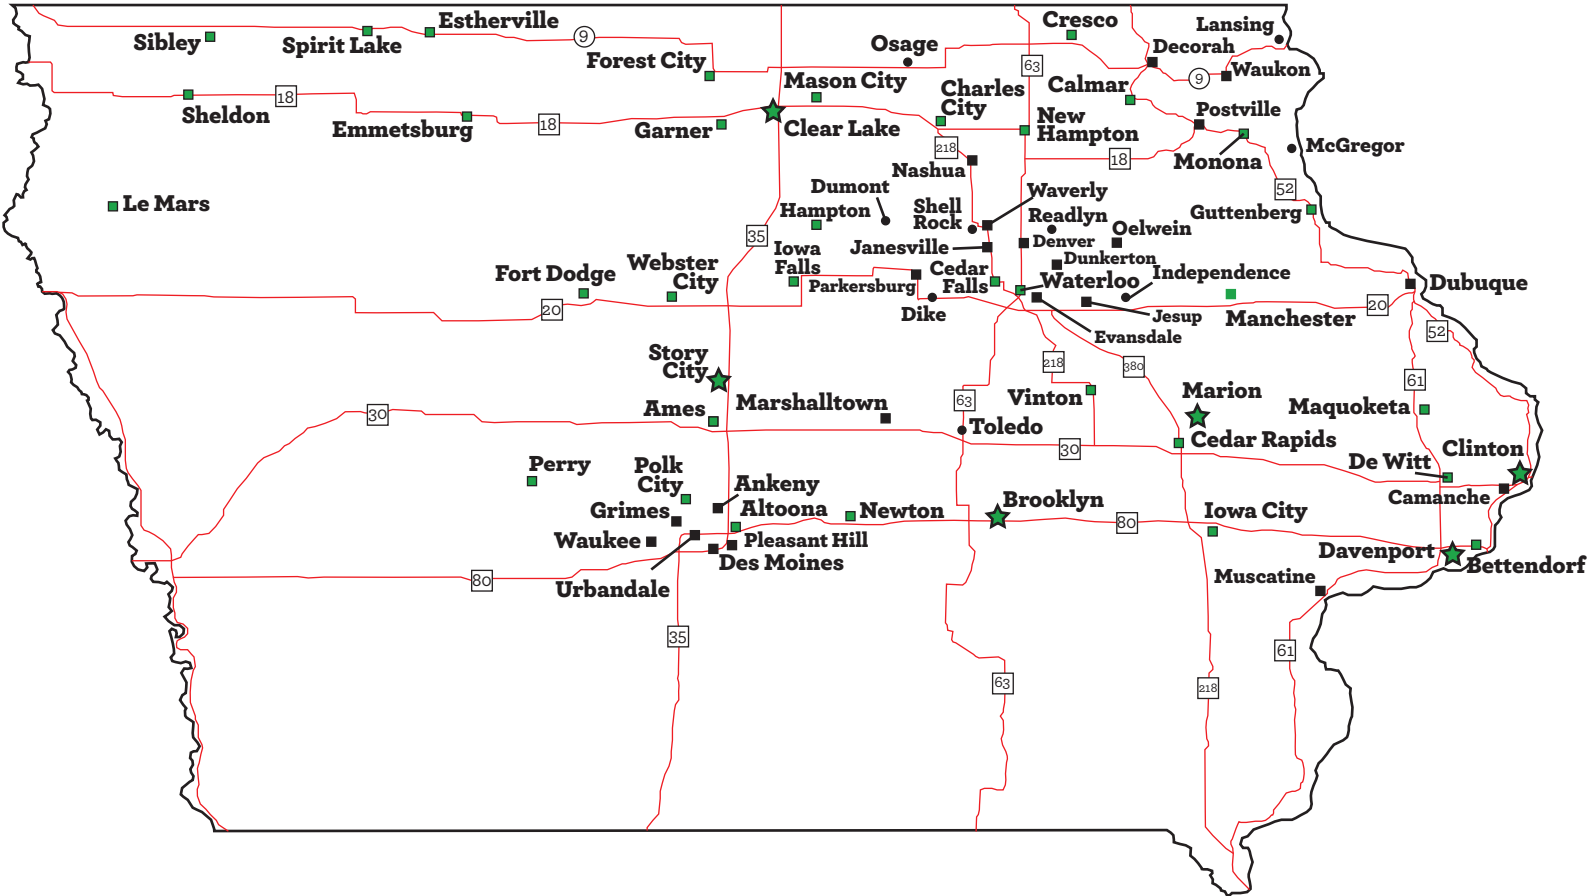

Kwik Star

LOCATIONS

IOWA

★ Travel Center

Separate diesel island, satellite pumps, 24-hour convenience store, parts/ accessories, showers, laundry, driver's lounge, electronic billing systems (Trendar), plus additional amenities