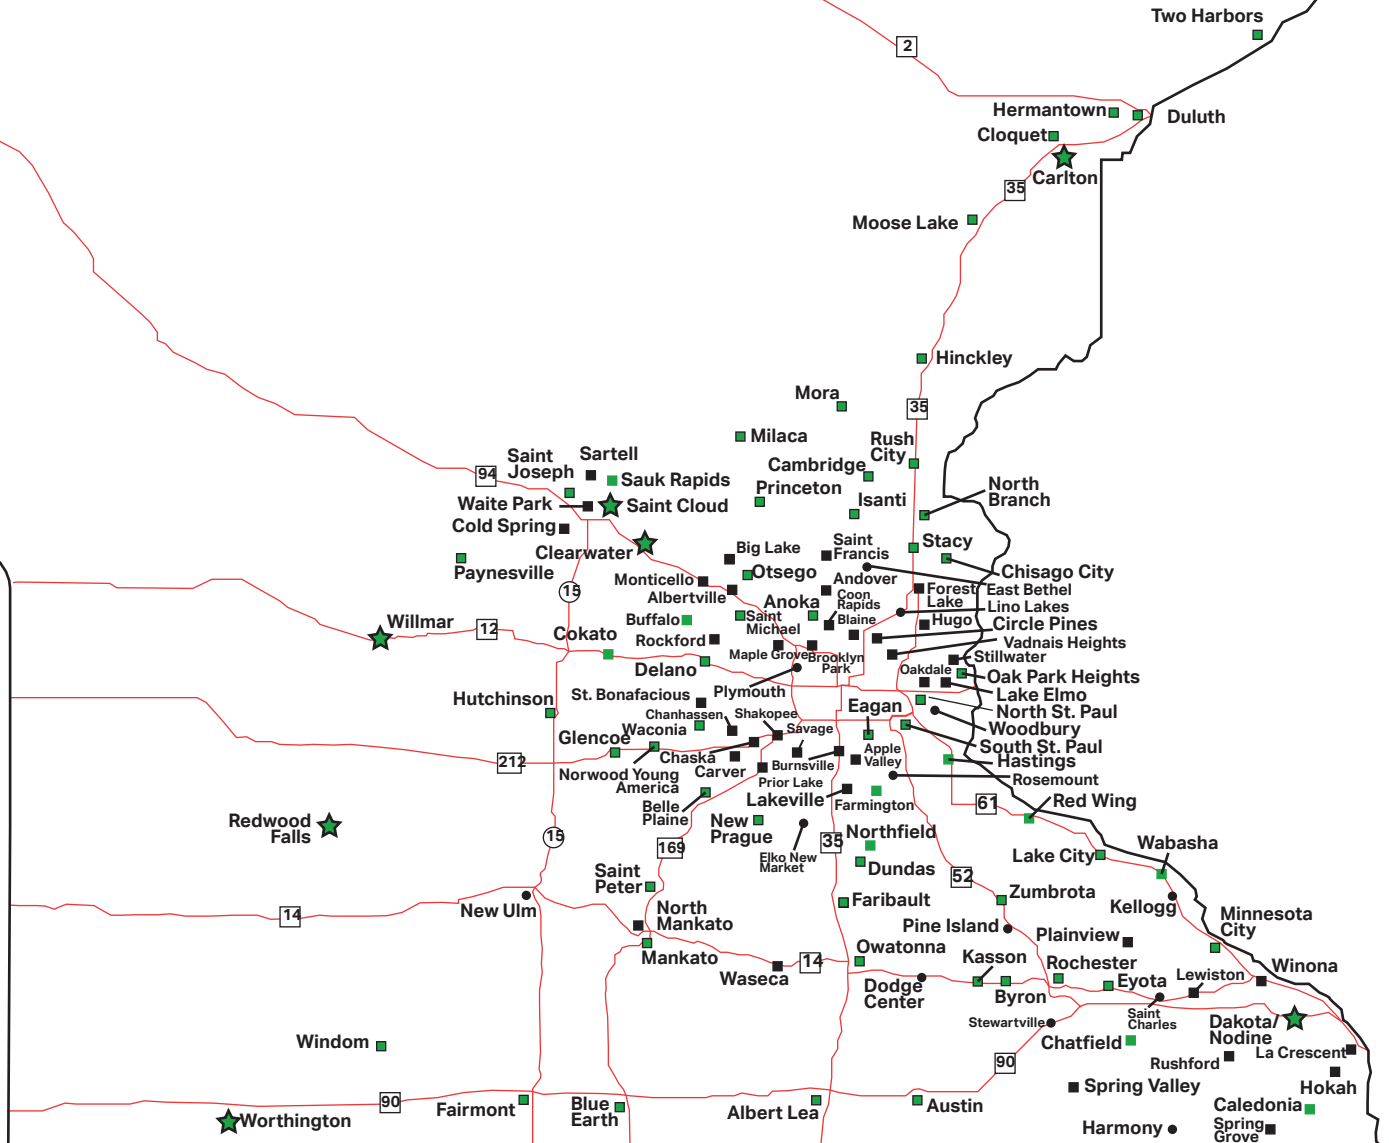

Kwik Trip™

LOCATIONS MINNESOTA

★ Travel Center

Separate diesel island, satellite pumps, 24-hour convenience store, parts/accessories, showers, laundry, driver's lounge, electronic billing systems (Trendar), plus additional amenities

Visit kwiktrip.com for more details!

Car Wash
Semi - Accessible
Diesel
CNG
DEF

MINNESOTA LOCATIONS

Car Wash
Semi - Accessible
Diesel
CNG
DEF

Car Wash
Semi - Accessible
Diesel
CNG
DEF

X	1152	SAINT PETER, 1815 Old Minnesota Ave	
X	153	SARTELL, 105 2nd St S	
X	154	SAUK RAPIDS, 245 18th St N	
X	663	SAVAGE, 14175 Vernon Ave S	
X	441	SHAKOPEE, 1522 Vierling Dr E	
X	447	SHAKOPEE, 8225 Crossings Blvd	
X	178	SOUTH ST PAUL, 455 Concord St S	
X	736	SPRING GROVE, 142 W Main St	
X	831	SPRING VALLEY, 221 N Section Ave	
X	213	STACY, 5335 Stacy Trl - Exit 139	
X	414	STEWARTVILLE, 101 Schumann Dr NW	
X	803	STEWARTVILLE, 410 Main St N	
X	415	STILLWATER, 3550 Settlers Way	
X	141	TWO HARBORS, 1100 7th Ave	
X	152	VADNAIS HEIGHTS, 3278 Hwy 61 N	
X	843	WABASHA, 106 Hiawatha Dr	
X	460	WACONIA, 809 Vista Blvd	
X	1173	WACONIA, 100 Sparrow RD	
X	137	WAITE PARK, 106 10th Ave S	
X	160	WAITE PARK, 458 Great Oak Dr.	
X	442	WASECA, 501 Elm Ave W	
X	1034	WASECA, 100 15th Ave NE	
X	937	WILLMAR, 2550 Highway 12 E	
X	944	WILLMAR, 212 2nd St SW	
X	945	WILLMAR, 2000 1st St. S	
X	1147	WINDOM, 251 1st Ave S	
X	654	WINONA, 375 Cottonwood Dr	
X	746	WINONA, 1058 Homer Rd	
X	778	WINONA, 1601 W 5th St	
X	810	WINONA, 268 W Sarnia St	
X	811	WINONA, 872 W Broadway St	
X	824	WINONA, 770 E Broadway St	
X	407	WOODBURY, 10100 Hudson Rd	
X	408	WOODBURY, 8477 City Centre Dr	
X	1028	WORTHINGTON, 1601 Oxford St	
X	1212	WORTHINGTON, 1755 N Humiston Ave - 9.28.23	
X	463	ZUMBROTA, 100 Jefferson Dr	