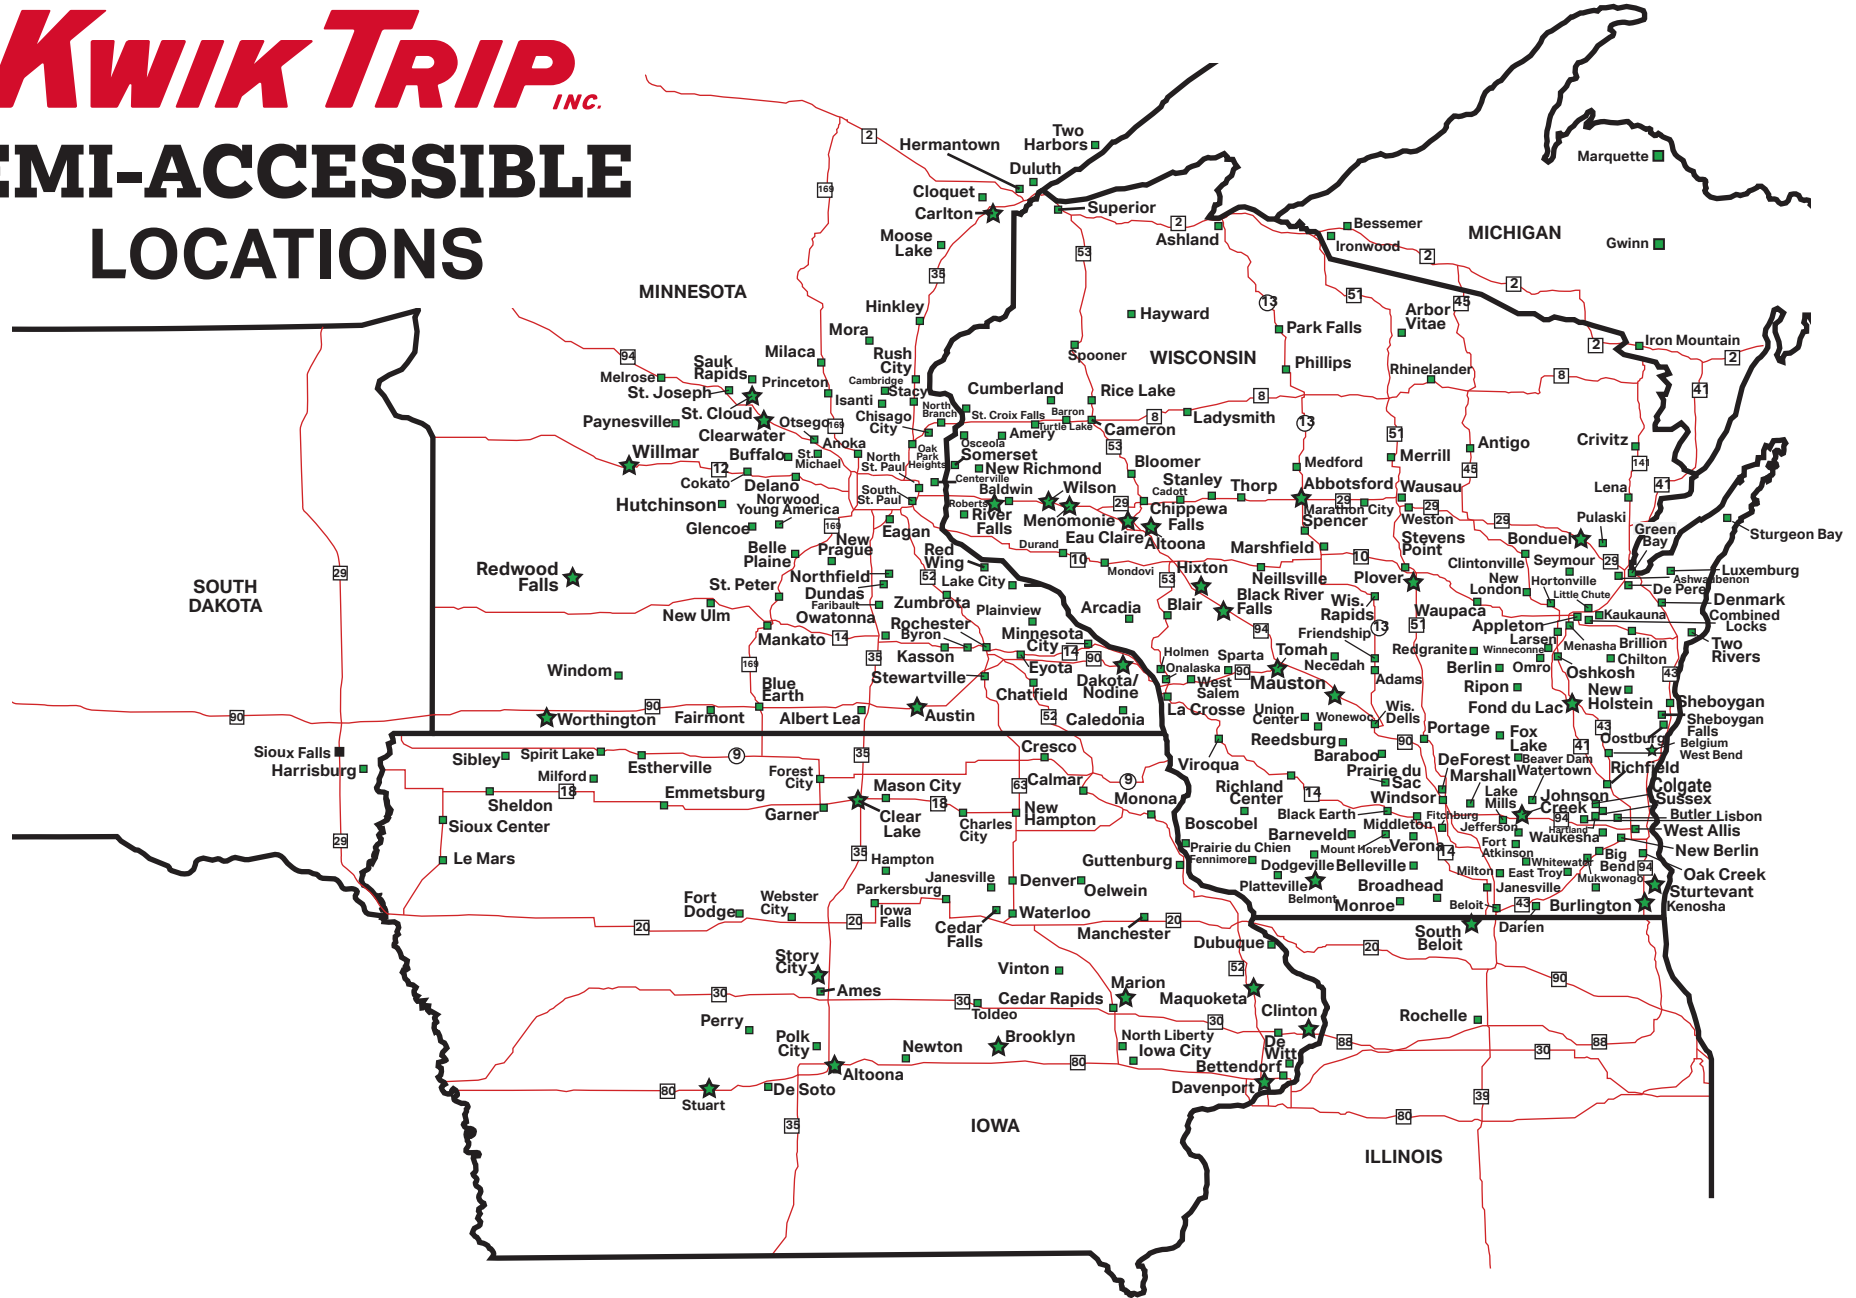

# Kwik Trip INC.

## SEMI-ACCESSIBLE LOCATIONS

### ■ Side Diesel

Separate diesel island, satellite pumps, 24-hour convenience store, electronic billing systems (Trendar), plus additional amenities

Follow the QR code for the most up to date location map

Visit [kwiktrip.com](http://kwiktrip.com) for more details!

CNG  
DEF  
SCALE  
SHOWERS  
TRANSFLO

416	DE PERE/BELLEVUE, 2618 Monroe Rd
124	DeFOREST, 7372 North Towne Rd
557	DeFOREST, 4848 Cty Hwy V
1015	DENMARK, 111 Bohemia Dr
340	DODGEVILLE, 1122 N Bequette St
1133	DURAND, 1101 Hardy St
1029	EAST TROY, 1880 Cty Rd ES
210	EAU CLAIRE, 1506 Black Ave
573	EAU CLAIRE, 4395 N Town Hall Rd.
1161	EAU CLAIRE, 3426 Melby St
755	FENNIMORE, 745 Lincoln Ave
957	FITCHEBURG, 6133 McKee Rd
242	FOND DU LAC, 980 S Hickory St
1506	FORT ATKINSON, 1680 Janesville Ave
367	FOX LAKE, 701 W State St
921	FRIENDSHIP, 1610 State Rd 13
887	GRAND CHUTE, 4735 W Converters Dr
292	GREEN BAY, 840 S Huron Rd
1051	GREEN BAY, 3525 Humboldt RD
1283	HARTLAND, W Capitol Dr - 09/12/2024
1112	HAYWARD, 15870 US Hwy 63