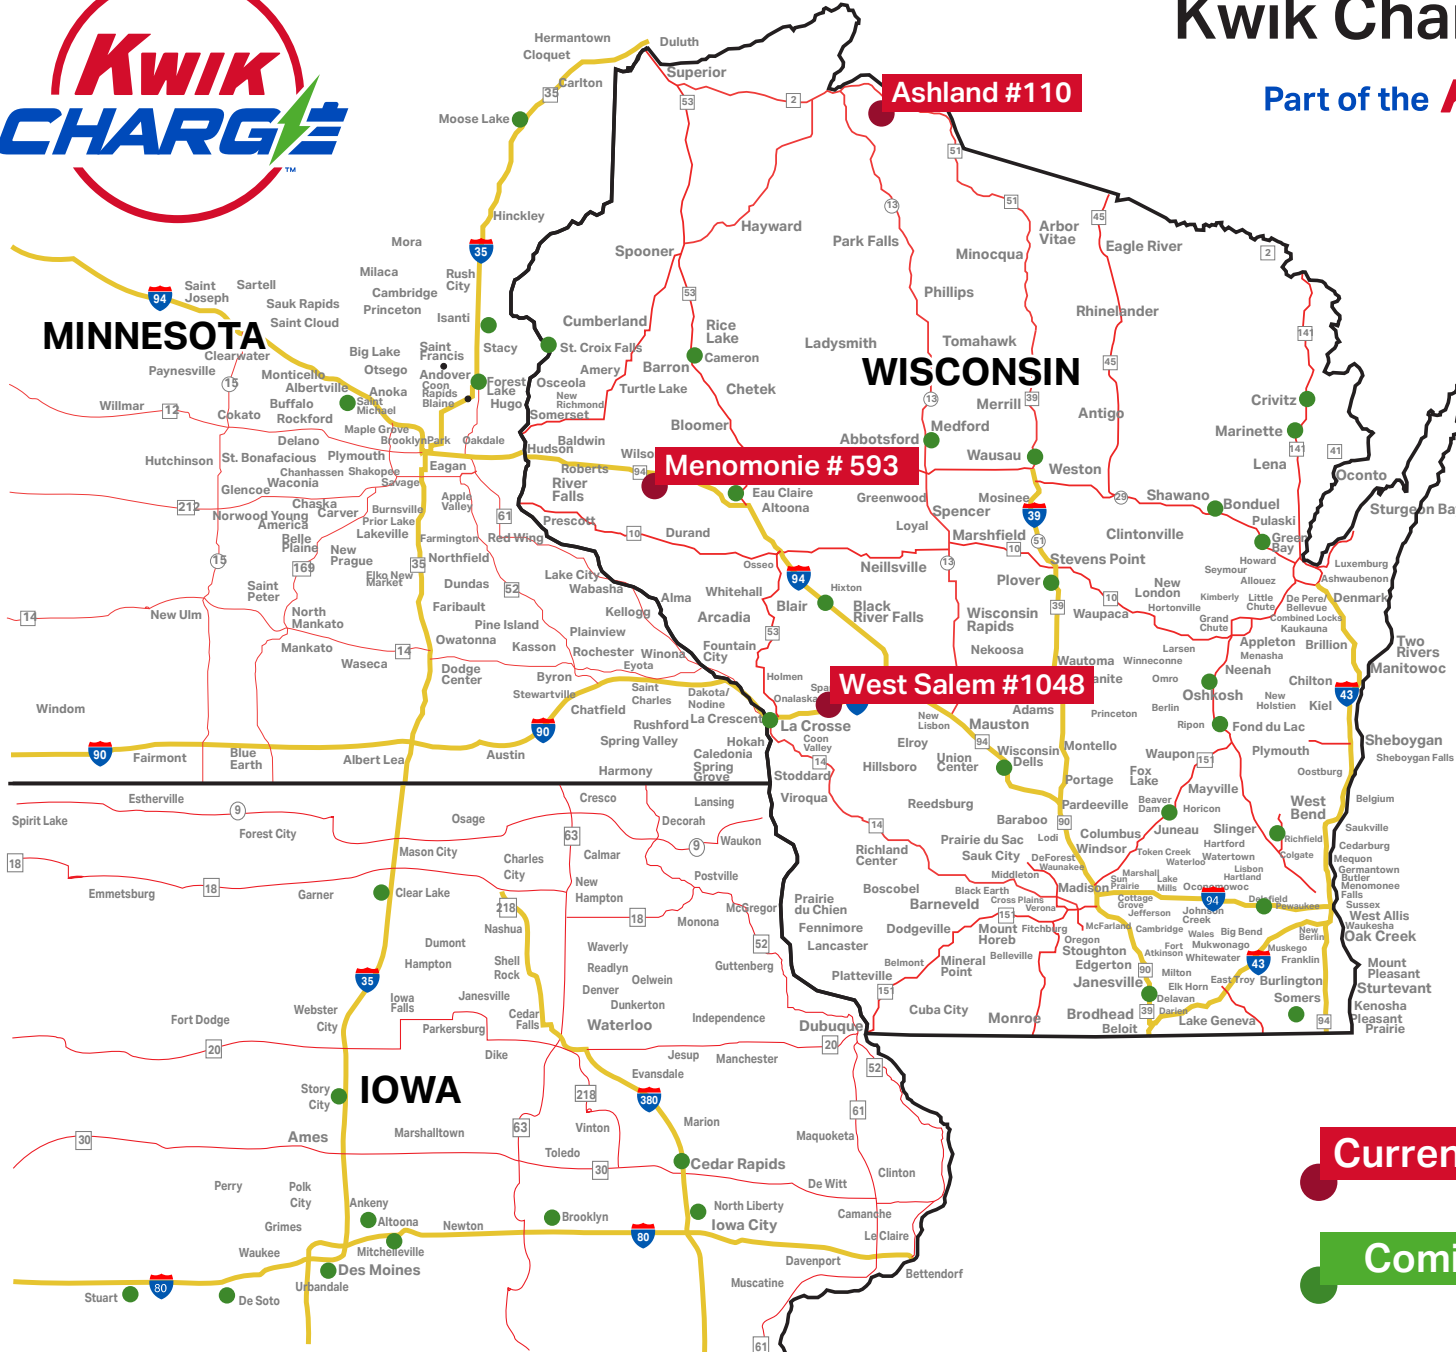

Kwik Charge locations

Part of the **KWIKTRIP** family.

KWIK CHARGE locations

Store Number	Address	City	State	Status
110	1814 LAKE SHORE DR W	ASHLAND	WI	Open
1048	341 JEFFERSON ST E	WEST SALEM	WI	Open
593	319 OAK AVE	MENOMONIE	WI	Open
1267	1267 CHIPPEWA CROSSING BLVD	CHIPPEWA FALLS	WI	Open
1205	1171 WISCONSIN DELLS PKWY S	LAKE DELTON	WI	Coming Soon
296	10215 120TH AVE	PLEASANT PRAIRIE	WI	Coming Soon
1130	9255 RIDGEVIEW RD	MOUNT HOREB	WI	Coming Soon
184	2001 GOLF RD	PEWAUKEE	WI	Coming Soon
700	1871 SHAWANO AVE	GREEN BAY	WI	Coming Soon
429	4868 208TH ST N	FOREST LAKE	MN	Coming Soon
681	4400 O DAY AVE NE	ST MICHAEL	MN	Coming Soon
930	5435 SAINT CRIXO TRL	NORTH BRANCH	MN	Coming Soon
166	4694 OPPORTUNITY DR	MOOSE LAKE	MN	Coming Soon
762	1133 GEORGE ST W	LA CROSSE	WI	Coming Soon
202	5339 HARDING AVE	PLOVER	WI	Coming Soon
1013	2900 STATE HIGHWAY 167	RICHFIELD	WI	Coming Soon
1176	168 N PIONEER RD	FOND DU LAC	WI	Coming Soon
574	2103 HALL AVE	MARINETTE	WI	Coming Soon
210	1506 BLACK AVE	EAU CLAIRE	WI	Coming Soon
223	3205 WILLOW CREEK CT	Clear Lake	IA	Coming Soon
1086	5145 NE 14TH ST	Des Moines	IA	Coming Soon
1213	JASPER AVE NW	North Liberty	IA	Coming Soon
922	201 S 1ST ST	CAMERON	WI	Coming Soon
322	1440 W CAMPUS DR	Wausau	WI	Coming Soon

1046	408 S WRIGHT ST	Delavan	WI	Coming Soon
1068	1704 BROAD ST	Story City	IA	Coming Soon
1725	800 8th St. N.W.	MITCHELLVILLE	IA	Coming Soon
303	4183 HIGHWAY 21	Brooklyn	IA	Coming Soon
1137	2072 US HIGHWAY 8	SAINT CROIX FALLS	WI	Coming Soon
1709	151 INTERSTATE RD N	HIXTON	WI	Coming Soon
1189	1200 GUTHRIE ST	DE SOTO	IA	Coming Soon
1289	S DIVISION ST	Stuart	IA	Coming Soon
621	102 EXPRESS WAY	BONDUEL	WI	Coming Soon
1101	212 S US HIGHWAY 141	CRIVITZ	WI	Coming Soon
457	2400 S WASHBURN ST	OSHKOSH	WI	Coming Soon
400	2006 N SPRING ST	BEAVER DAM	WI	Coming Soon
885	301 ELDERBERRY RD	ABBOTSFORD	WI	Coming Soon
581	251 33RD AVE SW	Cedar Rapids	IA	Coming Soon
932	120 ADVENTURELAND DR NE	Altoona	IA	Coming Soon