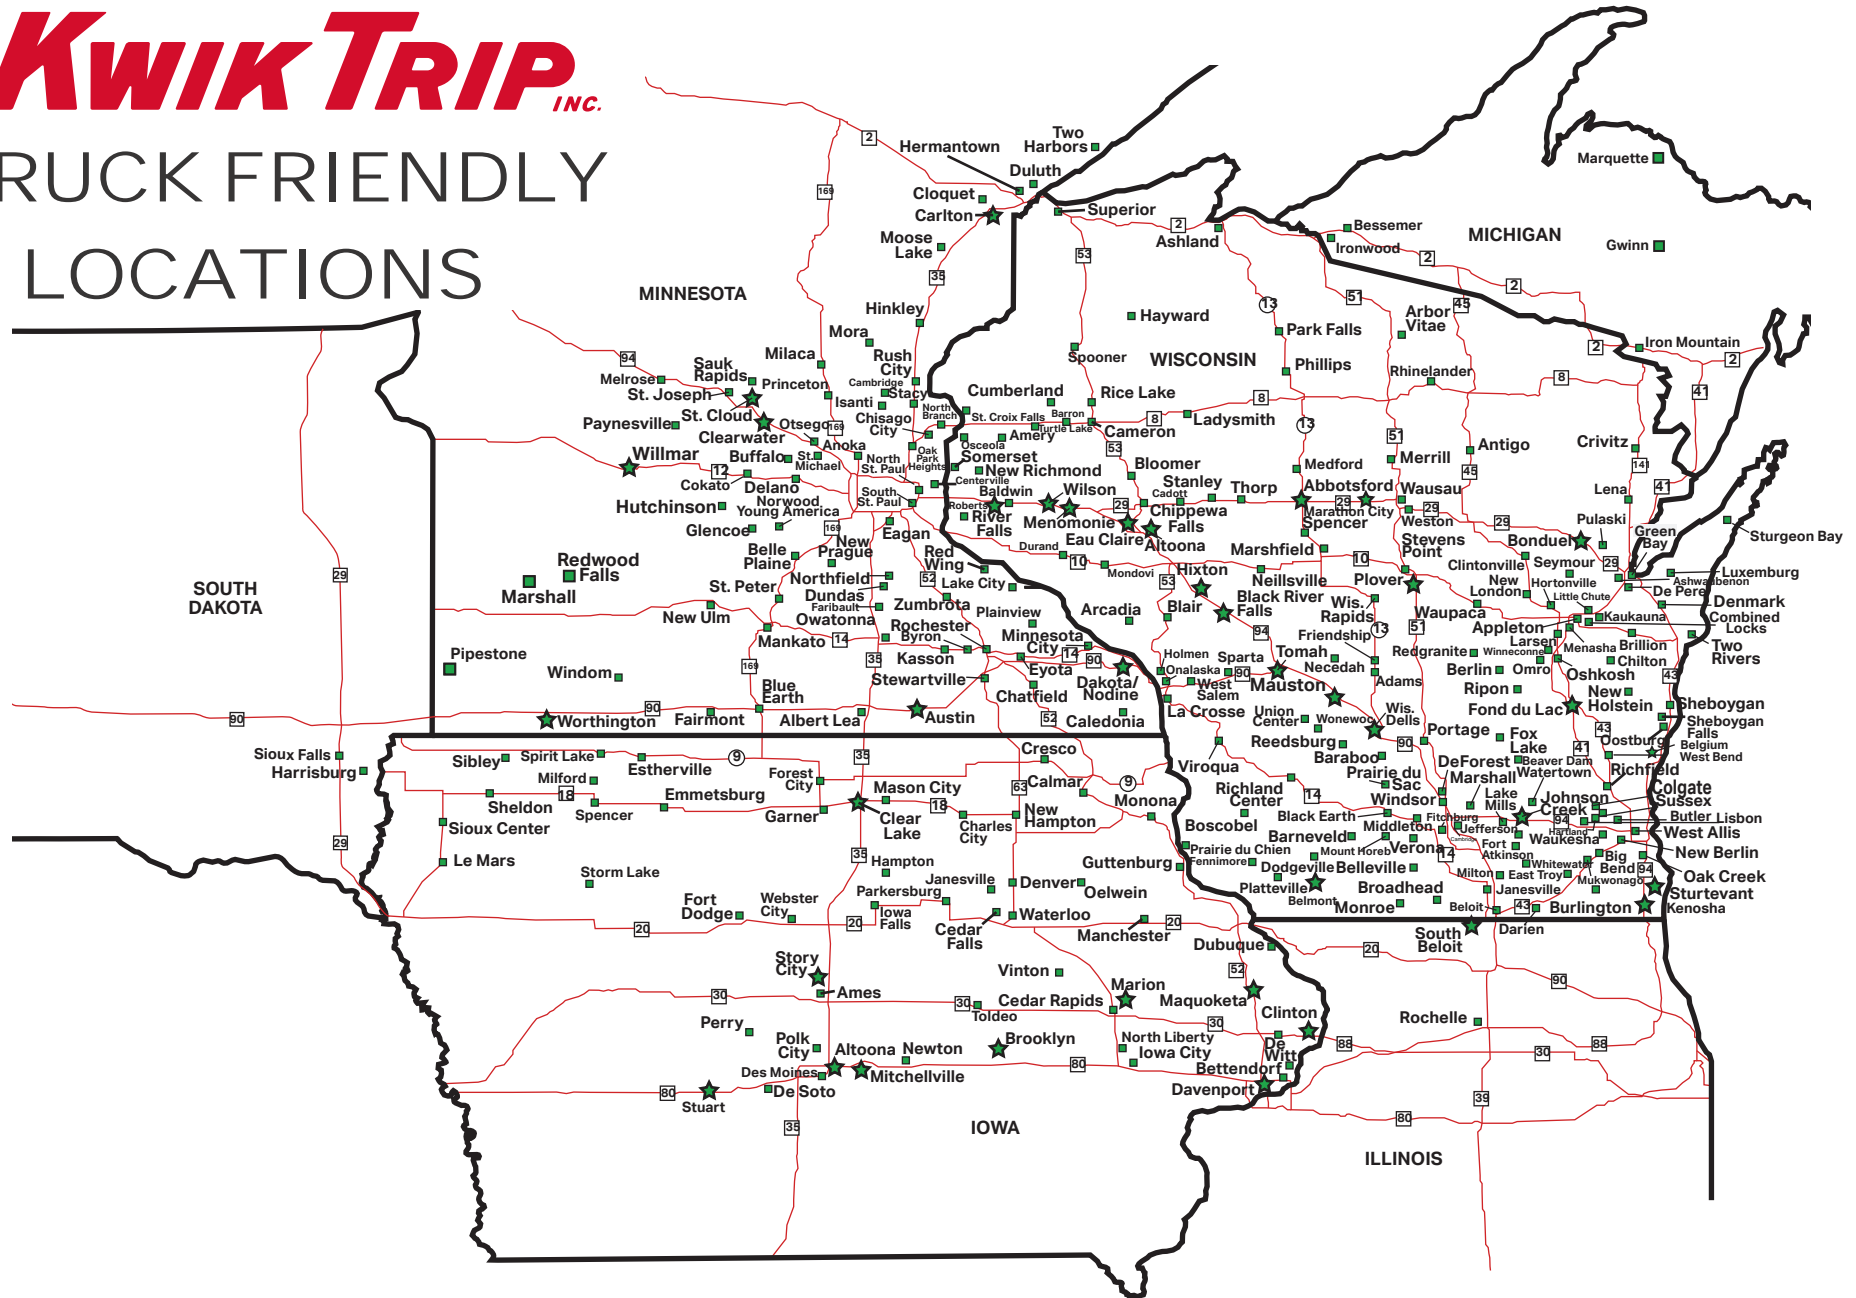

Kwik Trip INC.

TRUCK FRIENDLY LOCATIONS

★ Travel Center

Separate diesel island, satellite pumps, 24-hour convenience store, parts/accessories, showers, laundry, driver's lounge, electronic billing systems (Trendar), plus additional amenities

■ Side Diesel

Separate diesel island, satellite pumps, 24-hour convenience store, electronic billing systems (Trendar), plus additional amenities

Follow the QR code for the most up to date location map

Visit kwiktrip.com for more details!